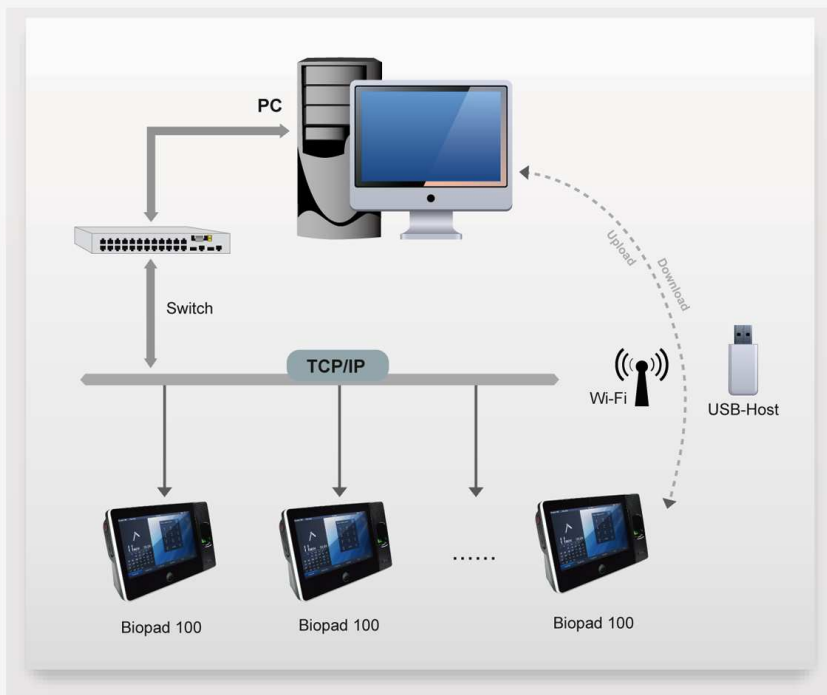

Configuration:

ZKTeco Inc.

ZK Mansion, Wuhe Rd, Gangtou, Bantian, Buji Town, Longgang District, Shenzhen China 518129 Tel: +86-755-8960 2345/46/47/48 Fax: +86-755-8960 2675 www.zkteco.com

Global Service Hotline:

USA: + 1 732-412-6007

EU: +34 916532891

Brazil: +55 11-5082-4315

Thailand: +66-29144238

Mexico: +52-55-52078969

South Africa: +27 12 259 1047

Dubai: +971 4 6091 310

India: +91-0124-2623170

Indonesia: +62 21 2921 8949

Brochure Download