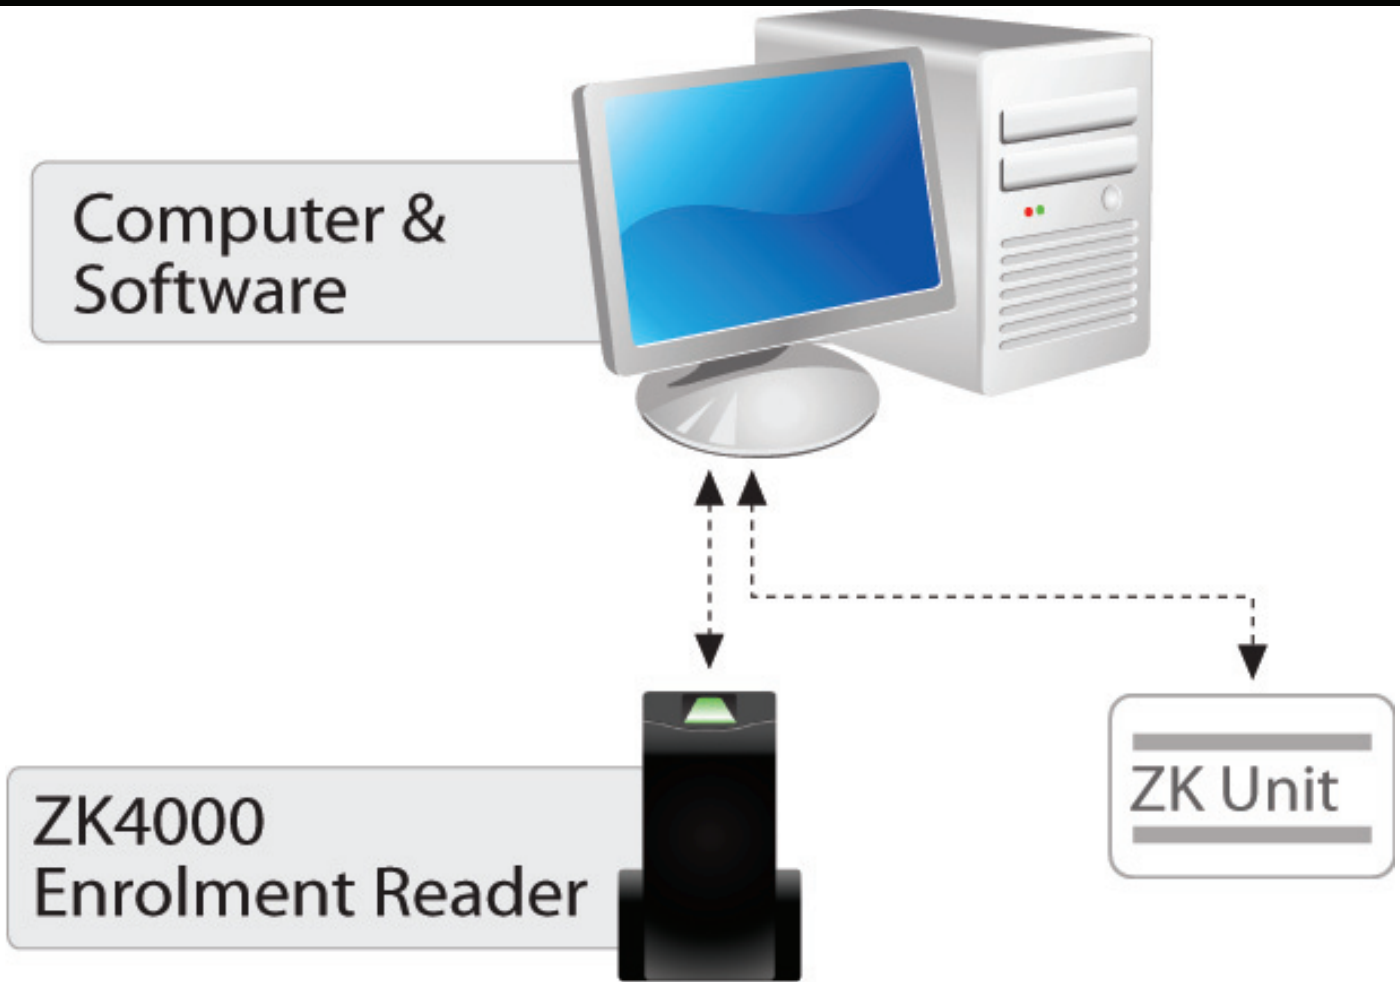

Enrol your future

ZK4000 USB Enrolment Reader

Features:

- High performance fingerprint sensor
- Rugged sensor technology
- Versatile & Reliable
- Robust ABS plastic structure
- Easy installation & Operation
- LED indications
- USB interface for data transfers
- Removable stand
- Drivers included
- SDK available for development

Standalone Configuration:

Specifications:

Supported O/S:	WINDOWS XP / Vista / 7
Interface:	USB (1.5m cable)
Resolution:	500 DPI / 256 grey
Indications:	LED
Colour:	Black
Weight:	0.20kg
Power Supply:	USB power from computer
Dimensions:	49 x 79 x 65.5mm
Operating Temperatures:	0°C - 55°C
Operating Humidity:	20% - 80%