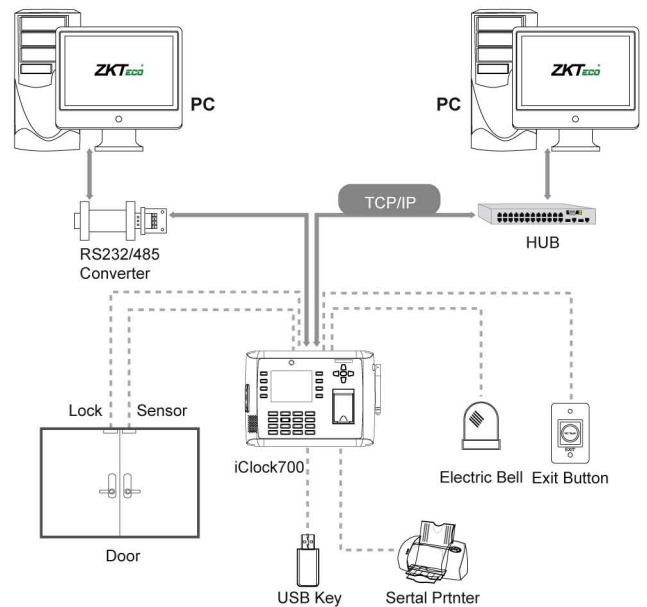

Configuration

Package List

ZKTeco Inc.

ZK Mansion,Wuhe Rd,Gangtou,Bantian,Buji Town,Longgang District,Shenzhen China 518129
Tel:86-755-8960 2345/46/47/48
Fax:86-755-8960 2675
www.zkteco.com

Global Offices:

USA: + 1 732-412-6007
EU: +34 916532891
Brazil: +55 31 2515-8326
Thailand: +66-027199154
Mexico: +52-55-52078969

South Africa: +27 12 259 1047
Egypt: +202-24055541
Dubai: +971 4 6091 310
India: +91 8123536788
Indonesia: +62 21 2921 8949
Vietnam : +84-0169-5813007