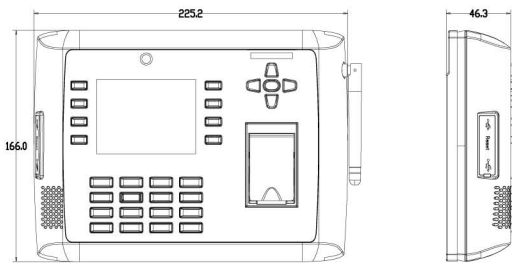

# Specifications

Fingerprint Capacity	8,000
ID Card Capacity	10,000 (Optional)
Record Capacity	200,000
Display	3.5-inch TFT Screen
Communication	RS232/485, TCP/IP,USB-host/client
Standard Functions	Workcode, SMS, DST, Webserver, Scheduled-bell, Self-Service Query, Automatic Status Switch ,Photo ID, Multiple Verify Mode,T9 Input, Anti-passback, Camera, Built-in battery
Access Control Interface	3rd Party Electric Lock, Door Sensor, Exit Button, Alarm, and Door Bell
Wiegand Sigal	Input & Output
Optional Functions	ID/Mifare/HID, External Printer, ADMS,WIFI,GPRS,3G
Software	ZKTime.Net, ZKTime 5.0
Power Supply	DC 12V 3A
Verification Speed	≤0.5 Sec.
Operating Temp.	0°C- 45°C
Operating Humidity	20%-80%
Dimension	225.2*166.0*46.3mm (Length*Width*Thickness)
Net Weight	2.05 kg

## Dimensions (mm)