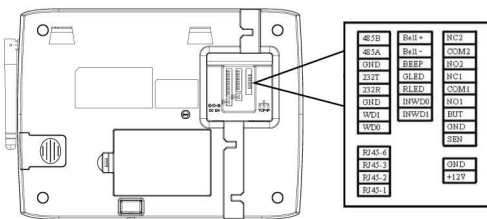

Specifications

Fingerprint Capacity	8,000
ID Card Capacity	10,000 (Optional)
Record Capacity	200,000
Display	3.5-inch TFT Screen
Communication	RS232/485, TCP/IP,USB-host/client
Standard Functions	Workcode, SMS, DST, Webserver, Scheduled-bell, Self-Service Query, Automatic Status Switch ,Photo ID, Multiple Verify Mode,T9 Input, Anti-passback, Camera, Built-in battery
Access Control Interface	3rd Party Electric Lock, Door Sensor, Exit Button, Alarm, and Door Bell
Wiegand Sigal	Input & Output
Optional Functions	ID/Mifare/HID, External Printer, ADMS,WIFI,GPRS,3G
Software	ZKTime.Net, ZKTime 5.0
Power Supply	DC 12V 3A
Verification Speed	≤0.5 Sec.
Operating Temp.	0°C- 45°C
Operating Humidity	20%-80%
Dimension	225.2*166.0*46.3mm (Length*Width*Thickness)
Net Weight	2.05 kg

Dimensions (mm)

Interface

Configuration

Package List

ZKTeco Inc.

ZK Mansion,Wuhe Rd,Gangtou,Bantian,Buji Town,Longgang District,Shenzhen China 518129
Tel:86-755-8960 2345/46/47/48
Fax:86-755-8960 2675
www.zkteco.com

Global Offices:

USA: + 1 732-412-6007
EU: +34 916532891
Brazil: +55 31 2515-8326
Thailand: +66-027199154
Mexico: +52-55-52078969

South Africa: +27 12 259 1047
Egypt: +202-24055541
Dubai: +971 4 6091 310
India: +91 8123536788
Indonesia: +62 21 2921 8949
Vietnam : +84-0169-5813007